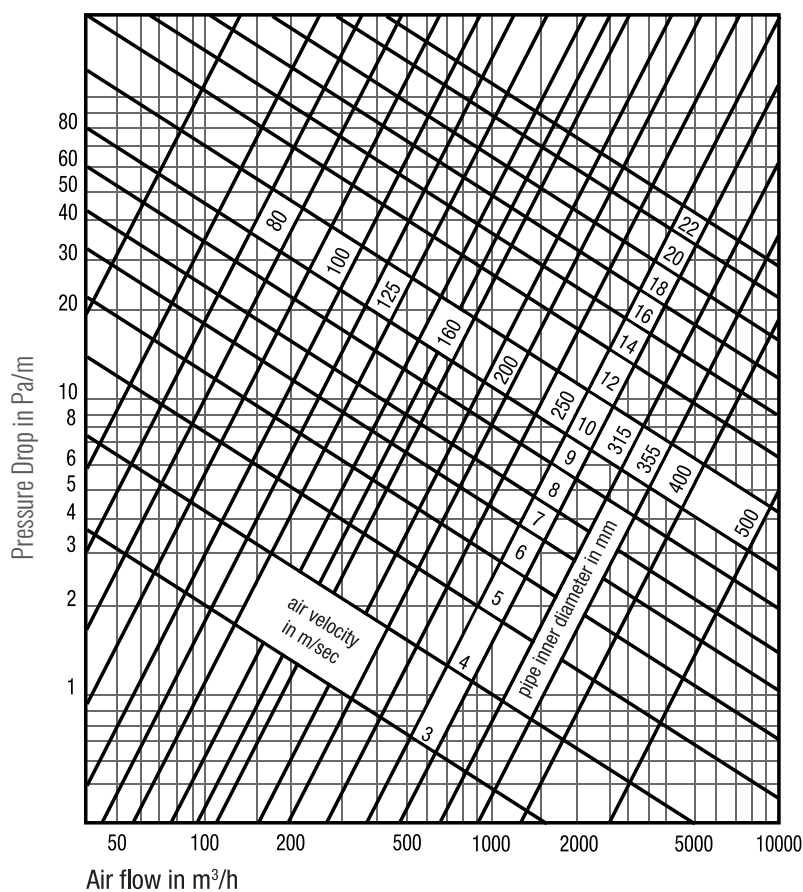

Insulation: 25mm / 16kg/m³ - standard
50mm / 16kg/m³ - on request

Thermal resistivity at 20°C **R = 0,58m²K/W (UNI EN 12664:2002)**

TECHNICAL SPECIFICATIONS AND USAGE LIMIT

COLOR	LENGTH	PRODUCTION DIAMETERS	WORKING TEMPERATURE	CURVATURE RADIUS	AIR SPEED	PRESSURE
Black. On request Green	10 m standard	from 80 to 610 mm	-20°C / +90°C (peak +110°C)	0,6 x Ø	max 32 m/sec	max 250 mmH ₂ O

PRODUCTION DIAMETERS

80	89*	102	110*	121	127	133*	140*	152	160	180	203
228*	254	279*	305	318	356	406	457*	508	559*	610	

*Diameters available on request

Diameters other than those indicated are available by prior feasibility check

PRESSURE DROPS DIAGRAM

(Air temperature 20°C)

PRESSURE DROPS TABLE WITH CALCULATION EXAMPLES

To calculate the flow rates and pressure drops of other diameters, use the beside diagram.

DIAMETER [mm]	AIR SPEED 8m/s		AIR SPEED 10m/s	
	FLOW RATE [m ³ /h]	PRESSURE DROP [Pa/m]	FLOW RATE [m ³ /h]	PRESSURE DROP [Pa/m]
80	152	19	190	31
102	250	15	333	24
127	383	12	368	18
160	575	8	773	14
203	900	7	1151	11
254	1445	5	1843	8
318	2278	4	3105	6
356	3058	3	3850	5
406	3845	3	4590	4
508	5111	2	8223	3